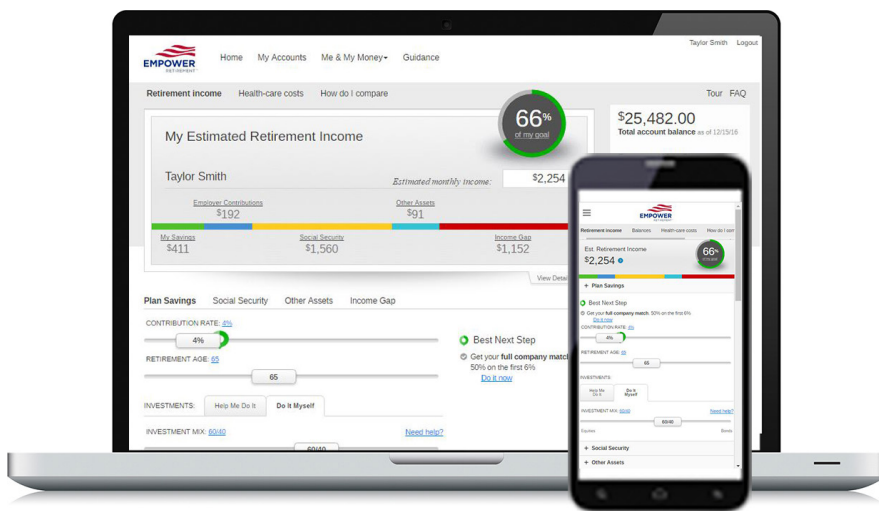

Visualize the future you want

Great news: Your retirement plan website is being enhanced

FOR ILLUSTRATION PURPOSES ONLY

- View your estimated monthly retirement income
- See your estimated retirement healthcare costs
- Enroll or increase your savings with one click
- Easily model different savings scenarios
- Get next steps to boost your retirement income
- Access your information with the mobile app

NOW IS A GOOD TIME

Please note: Online access to your account may be limited for a short time while these enhancements are being added to the site.

IMPORTANT: The projections, or other information generated by the Empower participant experience regarding the likelihood of various investment outcomes, are hypothetical in nature. They do not reflect actual investment results and are not guarantees of future results. The results may vary with each use and over time.